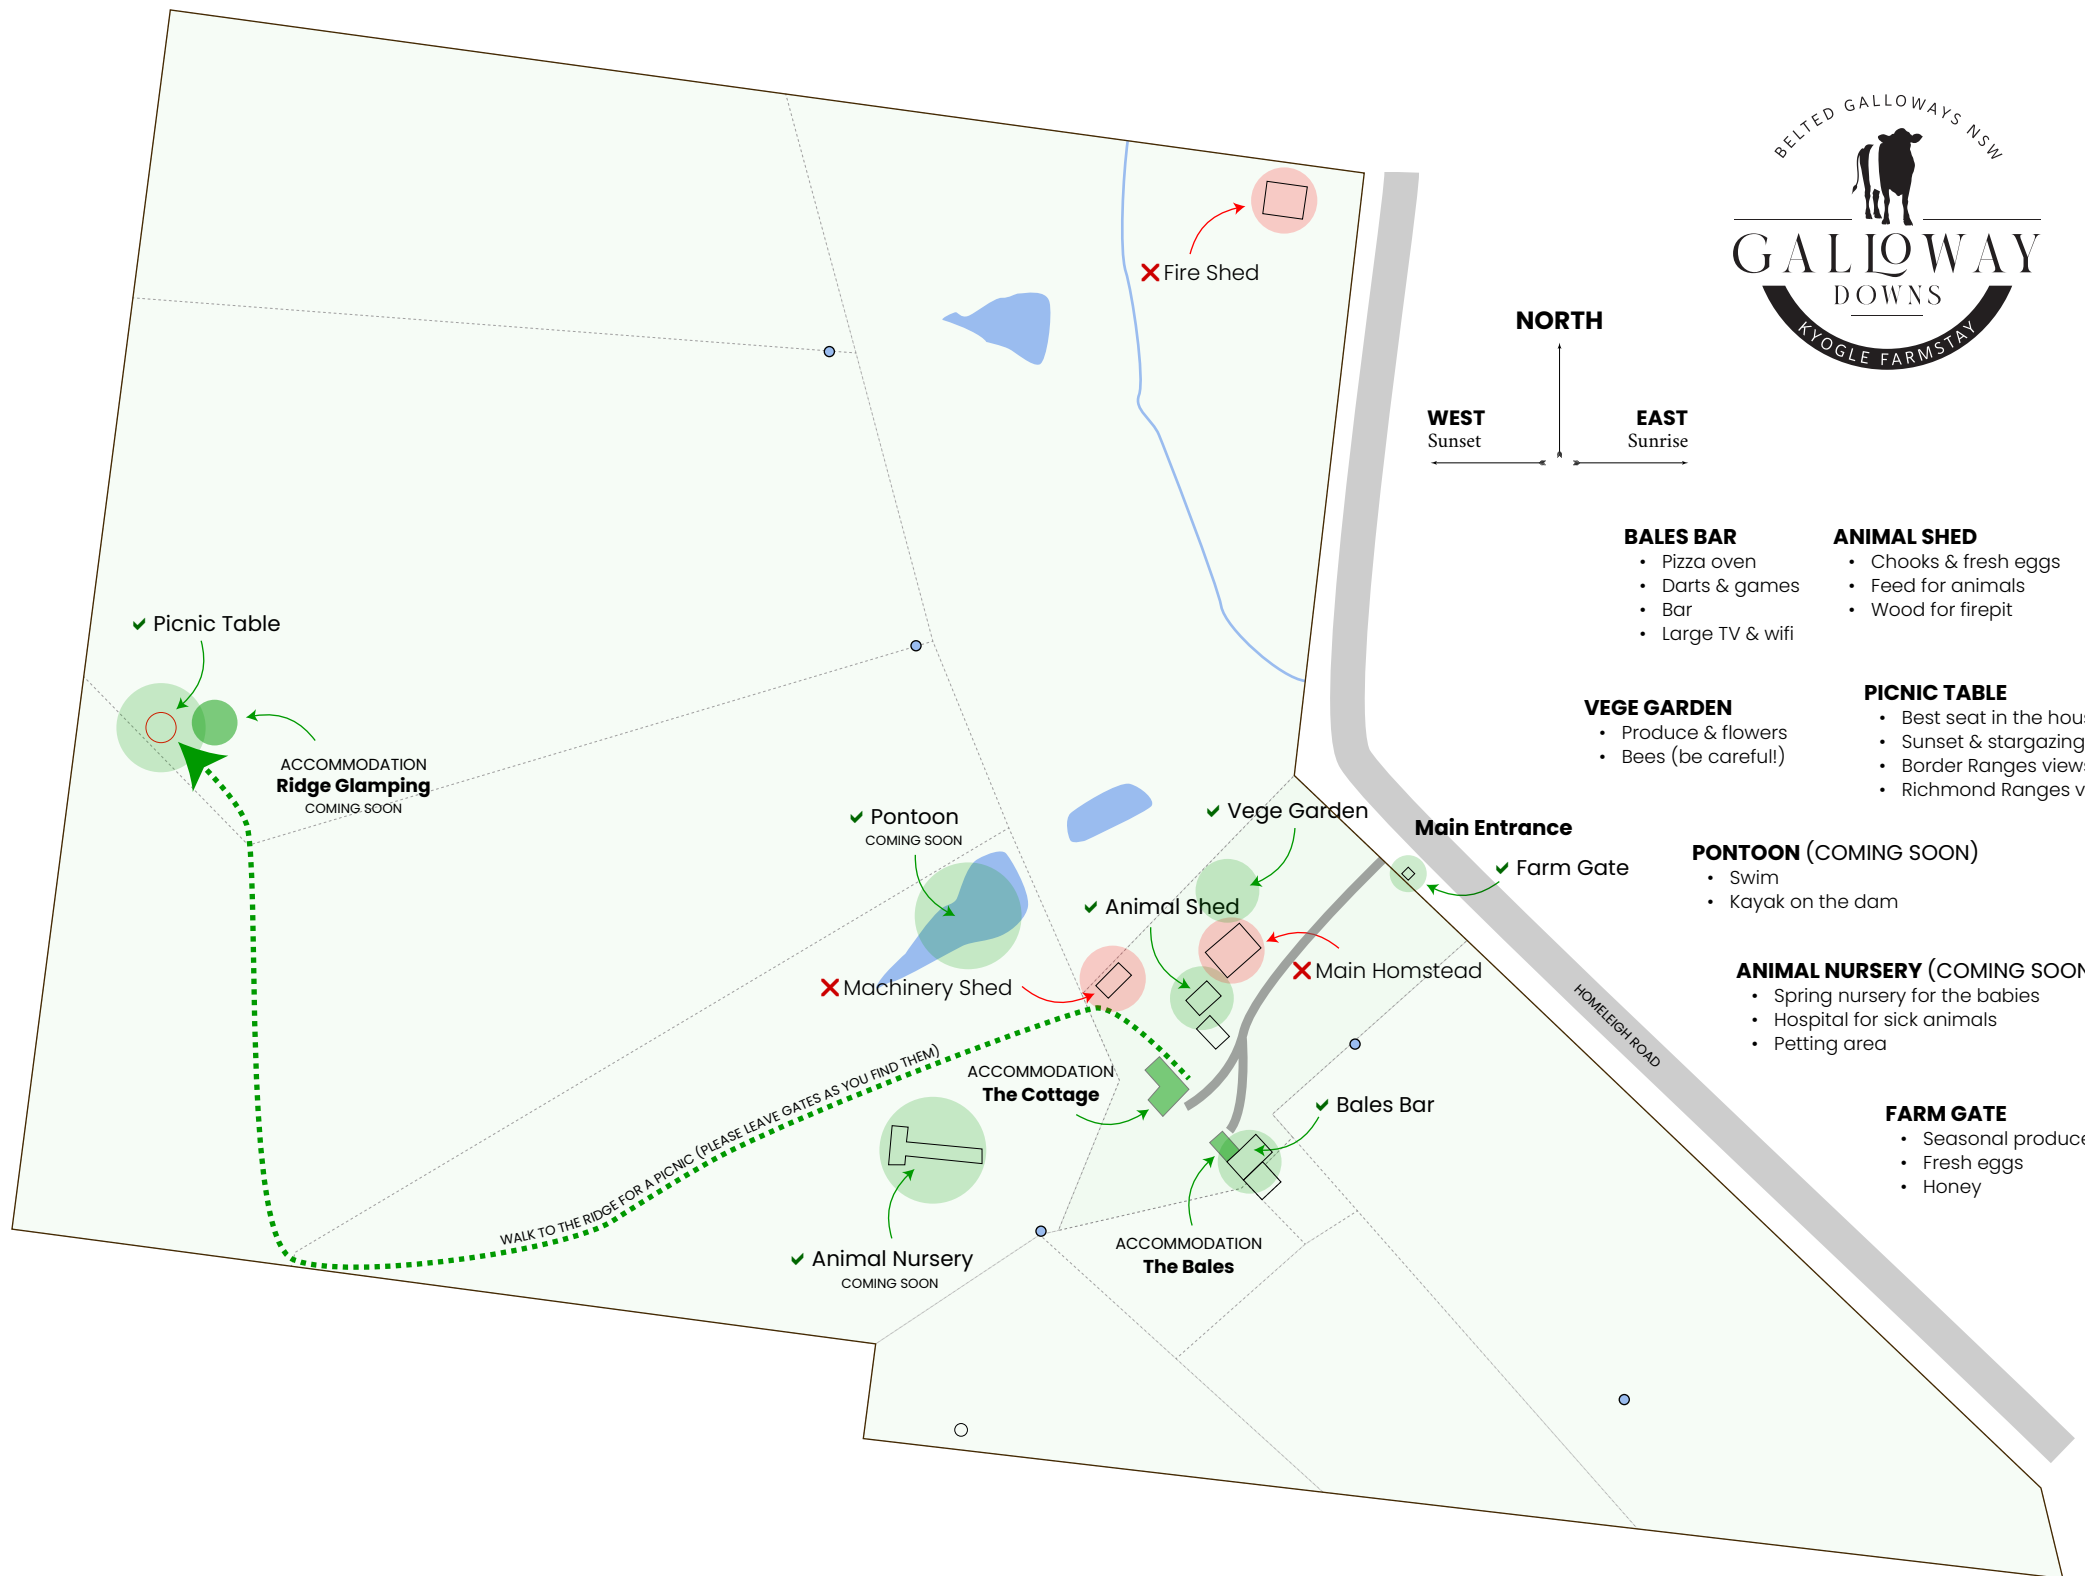

BALES BAR

- Pizza oven
- Darts & games
- Bar
- Large TV & wifi

ANIMAL SHED

- Chooks & fresh eggs
- Feed for animals
- Wood for firepit

VEGE GARDEN

- Produce & flowers
- Bees (be careful!)

PICNIC TABLE

- Best seat in the house
- Sunset & stargazing
- Border Ranges views
- Richmond Ranges views

PONTOON (COMING SOON)

- Swim
- Kayak on the dam

ANIMAL NURSERY (COMING SOON)

- Spring nursery for the babies
- Hospital for sick animals
- Petting area

FARM GATE

- Seasonal produce
- Fresh eggs
- Honey

✓ Picnic Table

ACCOMMODATION
Ridge Glamping
COMING SOON

✓ Pontoon
COMING SOON

✓ Vege Garden

Main Entrance

✓ Farm Gate

✓ Animal Shed

✗ Machinery Shed

✗ Main Homestead

ACCOMMODATION
The Cottage

✓ Bales Bar

✓ Animal Nursery
COMING SOON

ACCOMMODATION
The Bales

WALK TO THE RIDGE FOR A PICNIC (PLEASE LEAVE GATES AS YOU FIND THEM)

HOMELEIGH ROAD